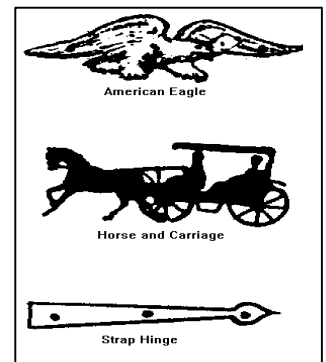

Colonial Shutters

Colonial Board & Batton Style in Maintenance-Free Aluminum

Colonial Shutters are CUSTOM-MADE to the Exact Length you need.

ANY Length is available. For intermediate sizes, use the next higher price category.

Suggested Retail Price Per Pair, 5-1-2000

Length	4 Panel Shutters 13 1/4" Wide (Plain)	With Strap Hinges only.	With Strap Hinges & Eagle (or Carriage)
36"	$44.00	47.00	53.00
39"	$48.00	51.00	57.00
43"	$53.00	56.00	62.00
47"	$58.00	61.00	67.00
51"	$62.00	65.00	71.00
55"	$67.00	70.00	76.00
59"	$72.00	75.00	81.00
63"	$77.00	80.00	86.00
67"	$82.00	85.00	91.00
71"	$87.00	90.00	96.00
75"	$92.00	95.00	101.00
79"	$97.00	100.00	106.00
84"	$103.00	106.00	112.00
89"	$109.00	112.00	118.00
92"	$113.00	116.00	122.00
99"	$121.00	124.00	130.00

SERIES 2/95/575

Available in ALL Aluminum Awning Colors!

4-Panel Shutters listed above are 13 1/4" wide.

3-Panel Shutters, 10" wide, are available at the same price.
5-Panel Shutters, 16 1/2" wide, are available for 25% Extra.

Other Widths and layouts are possible. Call for quotes!

Separate Trim Items:

Eagles	3.00 Ea
Carriages	3.00 Ea
Hinges	0.75 Ea