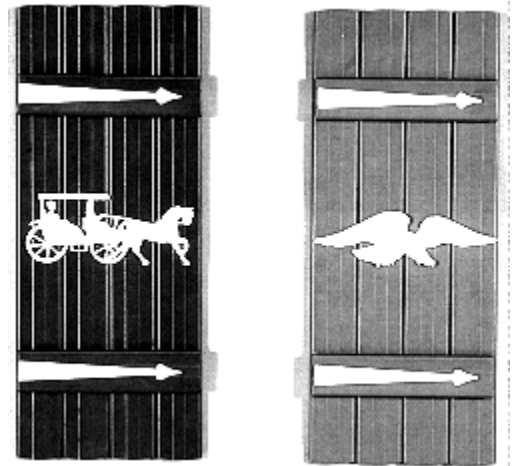

Colonial Shutters

Colonial Board & Batton Style in Maintenance-Free Aluminum

Colonial Shutters are CUSTOM-MADE to the Exact Length you need.

ANY Length is available. For intermediate sizes, use the next higher price category.

Suggested Retail Price Per Pair, 5-1-2000

Length	4 Panel Shutters 13 1/4" Wide (Plain)	With Strap Hinges only.	With Strap Hinges & Eagle (or Carriage)
36"	\$44.00	47.00	53.00
39"	\$48.00	51.00	57.00
43"	\$53.00	56.00	62.00
47"	\$58.00	61.00	67.00
51"	\$62.00	65.00	71.00
55"	\$67.00	70.00	76.00
59"	\$72.00	75.00	81.00
63"	\$77.00	80.00	86.00
67"	\$82.00	85.00	91.00
71"	\$87.00	90.00	96.00
75"	\$92.00	95.00	101.00
79"	\$97.00	100.00	106.00
84"	\$103.00	106.00	112.00
89"	\$109.00	112.00	118.00
92"	\$113.00	116.00	122.00
99"	\$121.00	124.00	130.00

SERIES 2/95/575

Available in ALL Aluminum Awning Colors!

4-Panel Shutters listed above are 13 1/4" wide.

3-Panel Shutters, 10" wide, are available at the same price.
5-Panel Shutters, 16 1/2" wide, are available for 25% Extra.