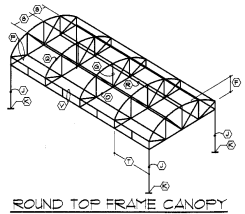

ROUND TOP FRAME CANOPY